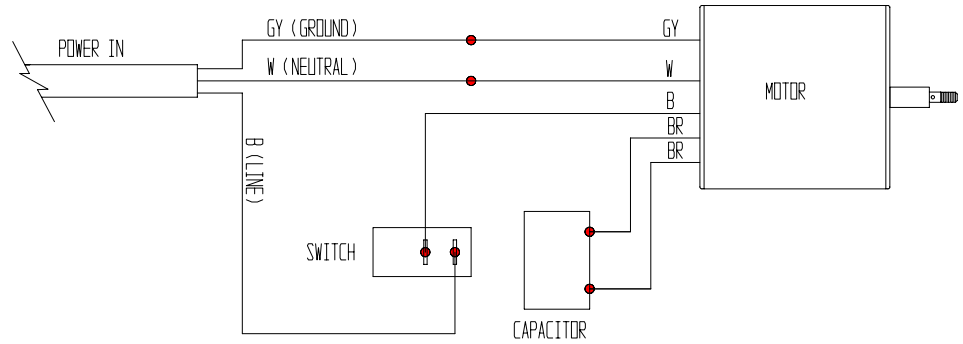

REVISIONS			
LTR	ECO	DESCRIPTION	CHK'D DATE
A	00107	(RELEASED TO PRODUCTION)	

WIRING COLOR CODES

B= BLACK	BR= BROWN
GY= GREEN/YELLOW	W= WHITE

TOLERANCES UNLESS OTHERWISE SPECIFIED:		<i>DRI-EAZ PRODUCTS INC.</i>		15180 JOSH WILSON RD BURLINGTON, WA 98233	
TITLE: WIRING DIAGRAM - 115V (VORTEX)					
DR BY:	DATE	SIZE	NEXT ASSEMBLY:	REV	DWG NO.
L ALMVIG	10/17/96	A	F174	A	07-00214
CHK'D BY:	DATE	SCALE	SHEET	1 OF 1	
M MILLER	10/17/96	NTS